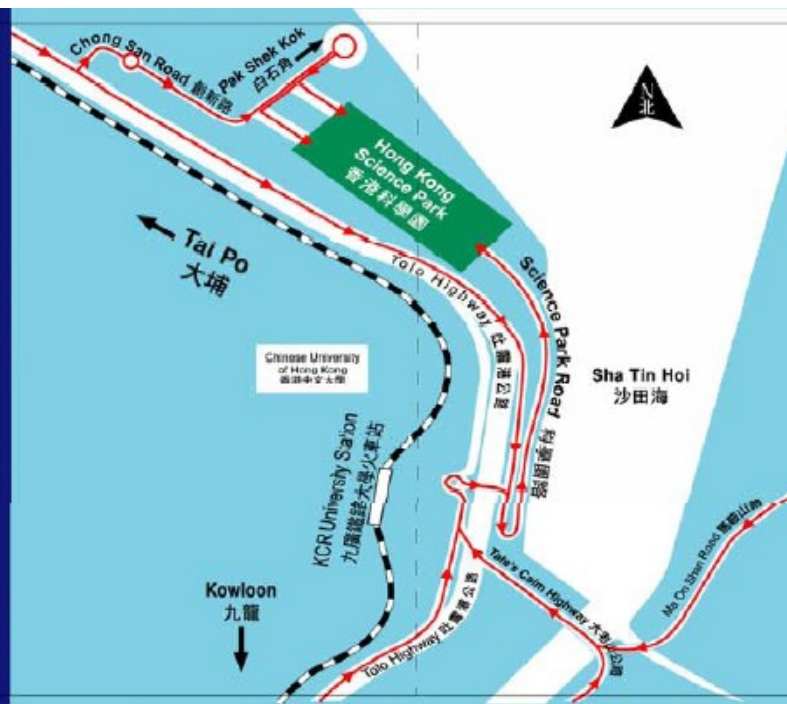

Directions to SAE in HK

SAE Headquarter in Hong Kong is located at Hong Kong Science Park. The map in the page below shows the relative location of Hong Kong Science Park in Hong Kong and how to get to SAE upon arriving to the City.

The travel time via Tolo Highway from Hong Kong Science Park are:

- To Tsim Sha Tsui East - 30 minutes
- To Shenzhen, South China - 20 minutes

LOCATION OF HONG KONG SCIENCE PARK

E-mail : customerservice@hksciencepark.org Customer Service Hotline : 2639 8008 Fax: 2655 8668

Public Vehicle provided:

- o Kowloon Motor Bus

| Route No. | Origins | Service Hours |
|-----------|--------------------------|--------------------------|
| #272K | University MTR ↔ HKSP | 06:30-23:20 |
| #272S | Diamond Hill MTR ↔ HKSP | 07:25-08:45, 17:30-18:45 |
| #43P | Tsuen Wan West WR ↔ HKSP | 07:30-08:00, 18:10-18:30 |

- o Green Mini Bus

| Route No. | Origins | Service Hours |
|-----------|-------------------|---------------|
| #27 | Shatin MTR ↔ HKSP | 06:25-23:15 |

All information is for guidance only and is subject to adjustment according to latest arrangement of the service provider and actual traffic conditions.